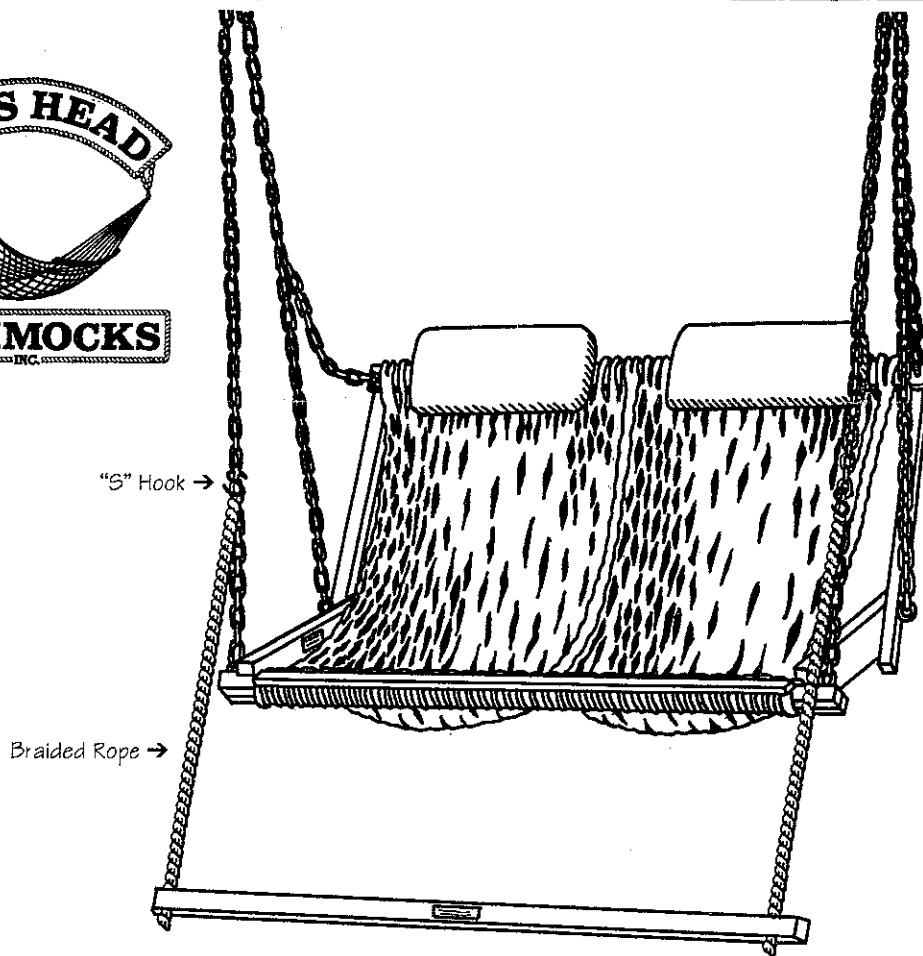

SWING FOOTREST

THIS SOLID OAK FOOTREST BAR SUSPENDS FROM BRAIDED ROPE TO MATCH YOUR SWING AND ATTACHES EASILY TO ANY OF OUR PORCH SWINGS. SIMPLY HANG THE "S" HOOK FROM THE FRONT CHAIN OF THE SWING & ADJUST HEIGHT TO SUIT PERSONAL PREFERENCE. FOOTREST BAR SHOULD NOT DRAG ON THE GROUND AND IS NOT INTENDED TO BE STOOD ON.