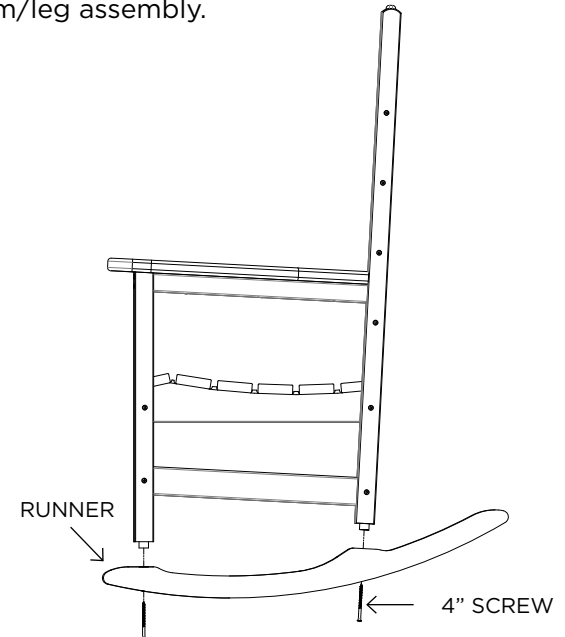

STEP 2. Use (4) 4" to attach (2) runners to right and left arm/leg assembly.