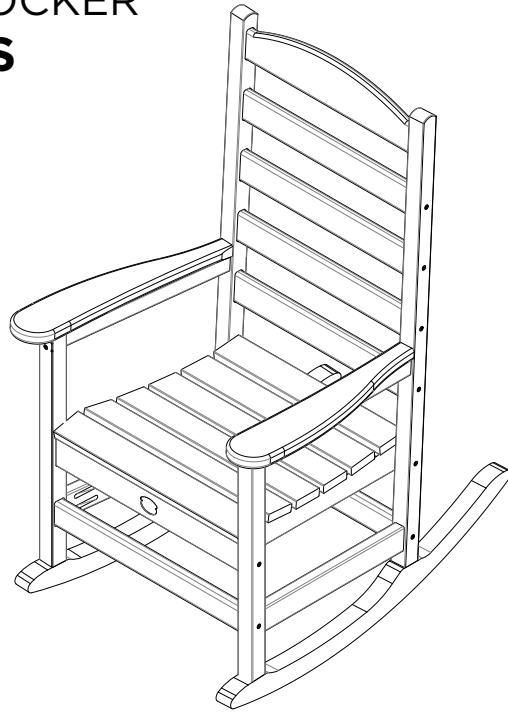

# LADDER PORCH ROCKER INSTRUCTIONS

## HARDWARE PACK

## CHAIR PARTS

- DECORATIVE TOP SPREADER
- (2) SPREADER BARS
- (4) BACK SLATS
- (2) RUNNERS
- RIGHT ARM/LEG ASSEMBLY
- LEFT ARM/LEG ASSEMBLY
- CHAIR SEAT